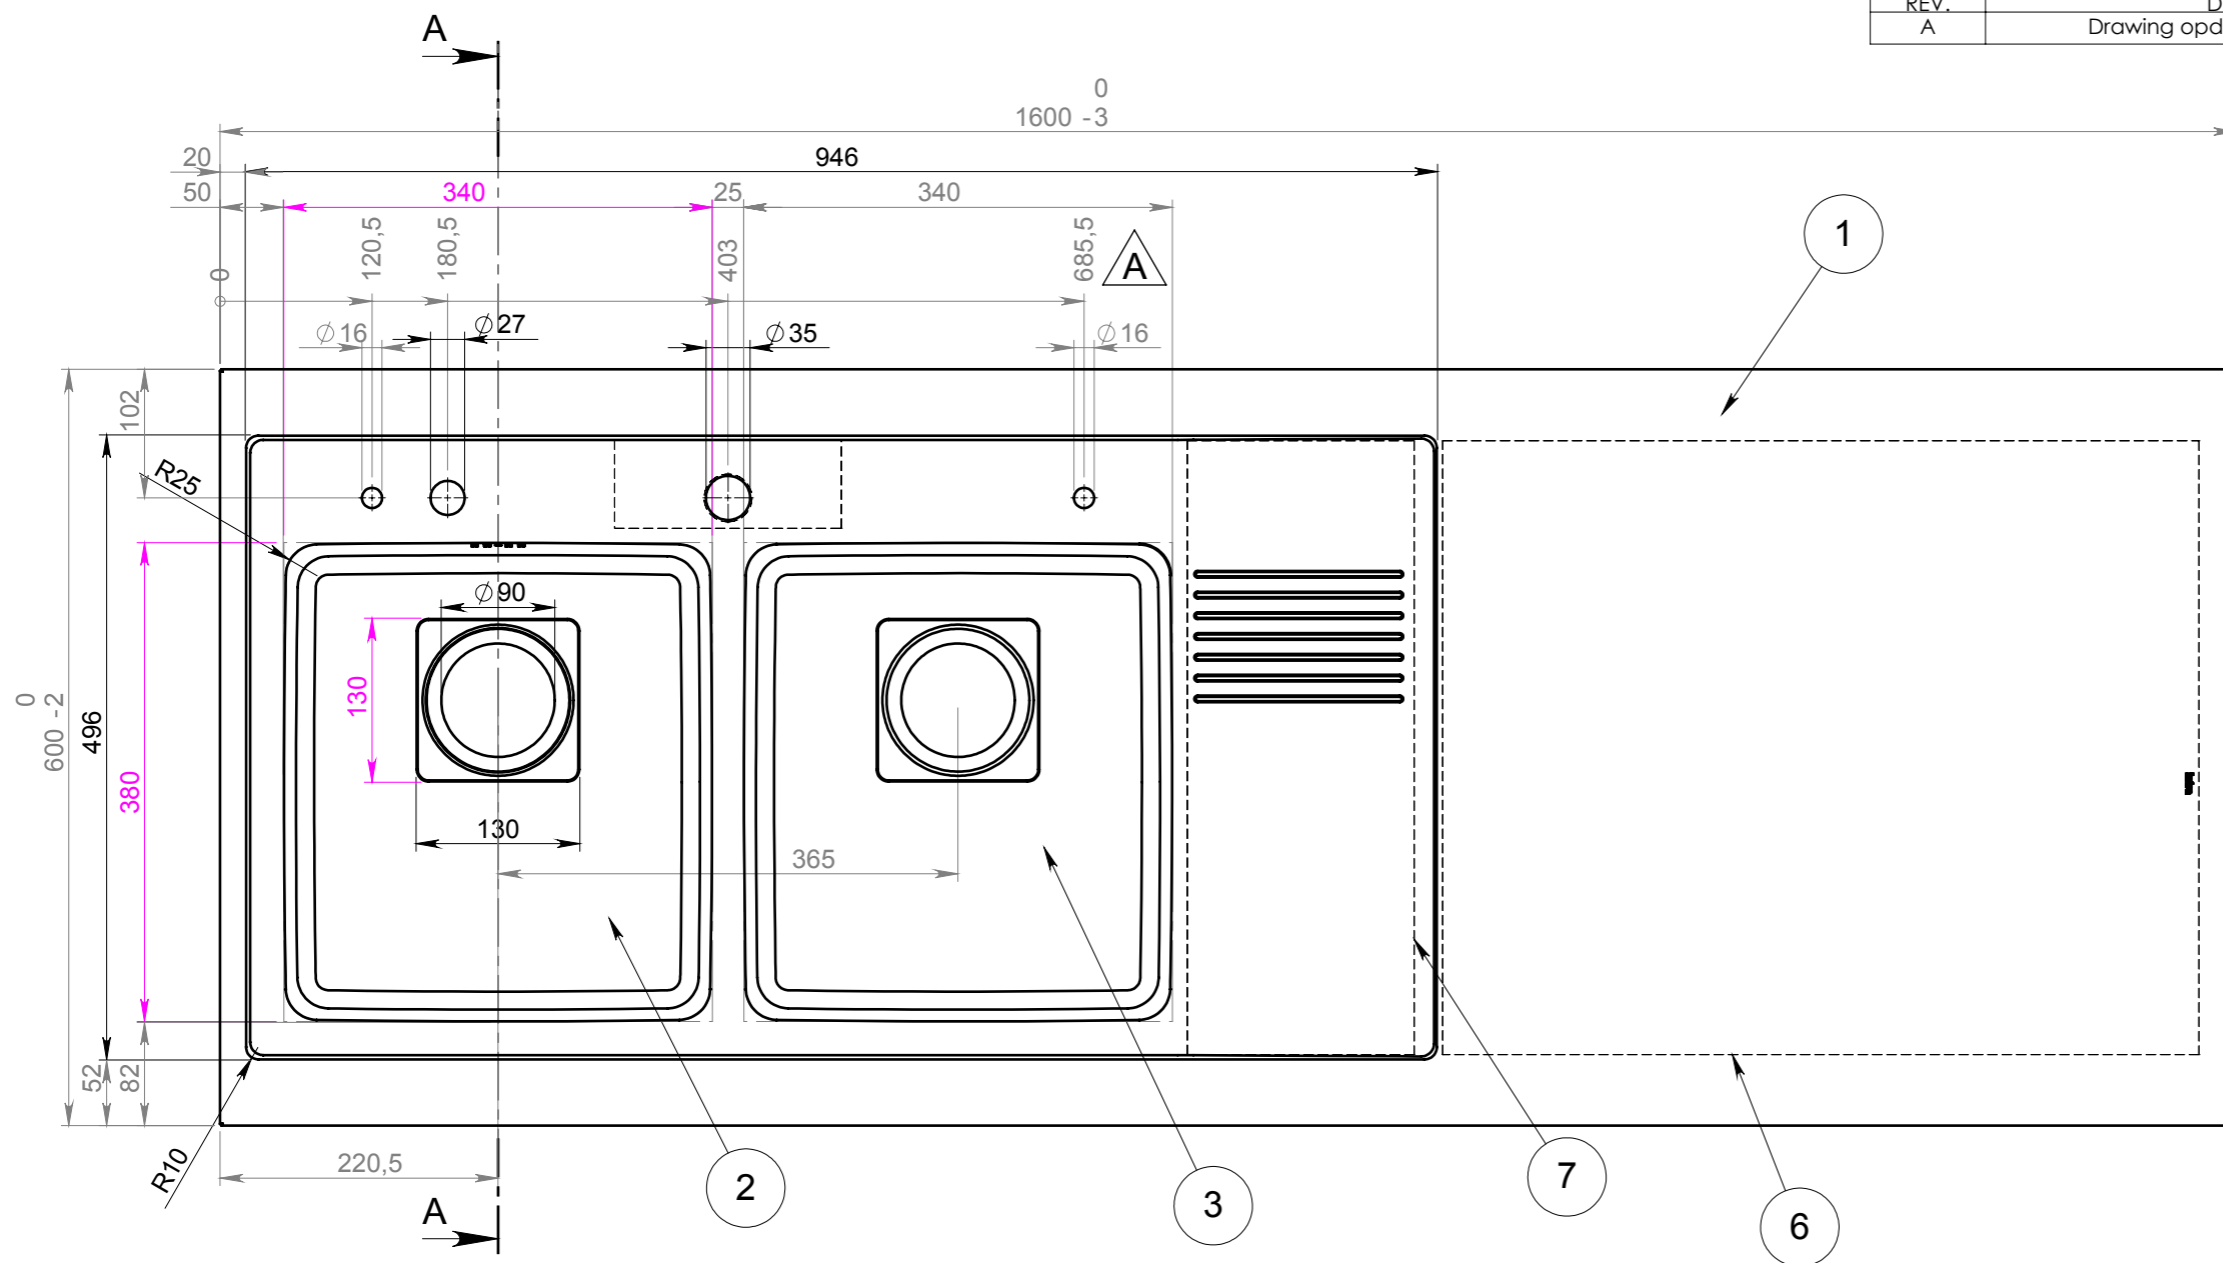

REV.	DESCRIPTION	APPROVED	DATE
A	Drawing opdatet with holes an logo	PUH	23-10-2008

SECTION A-A