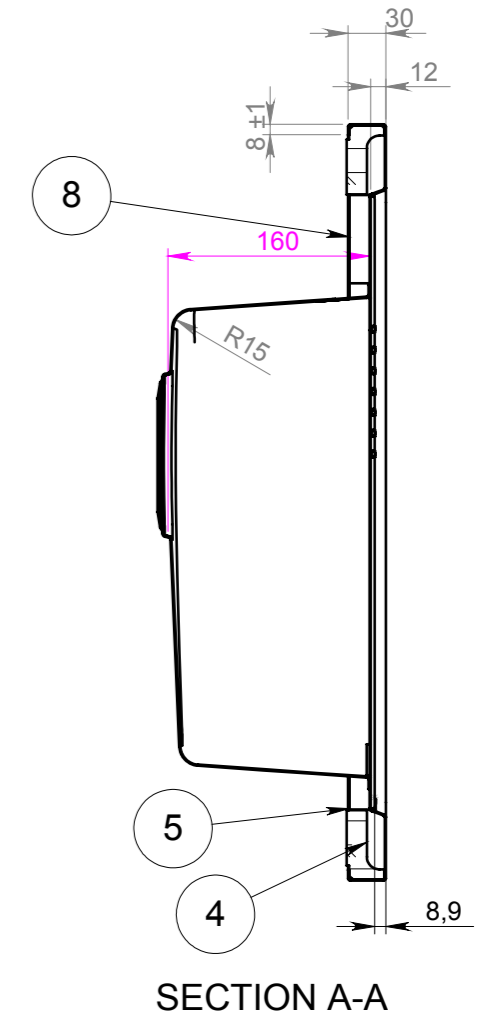

REV.	DESCRIPTION	APPROVED	DATE
A	Drawing opdatet with holes an logo	PUH	23-10-2008

SECTION A-A